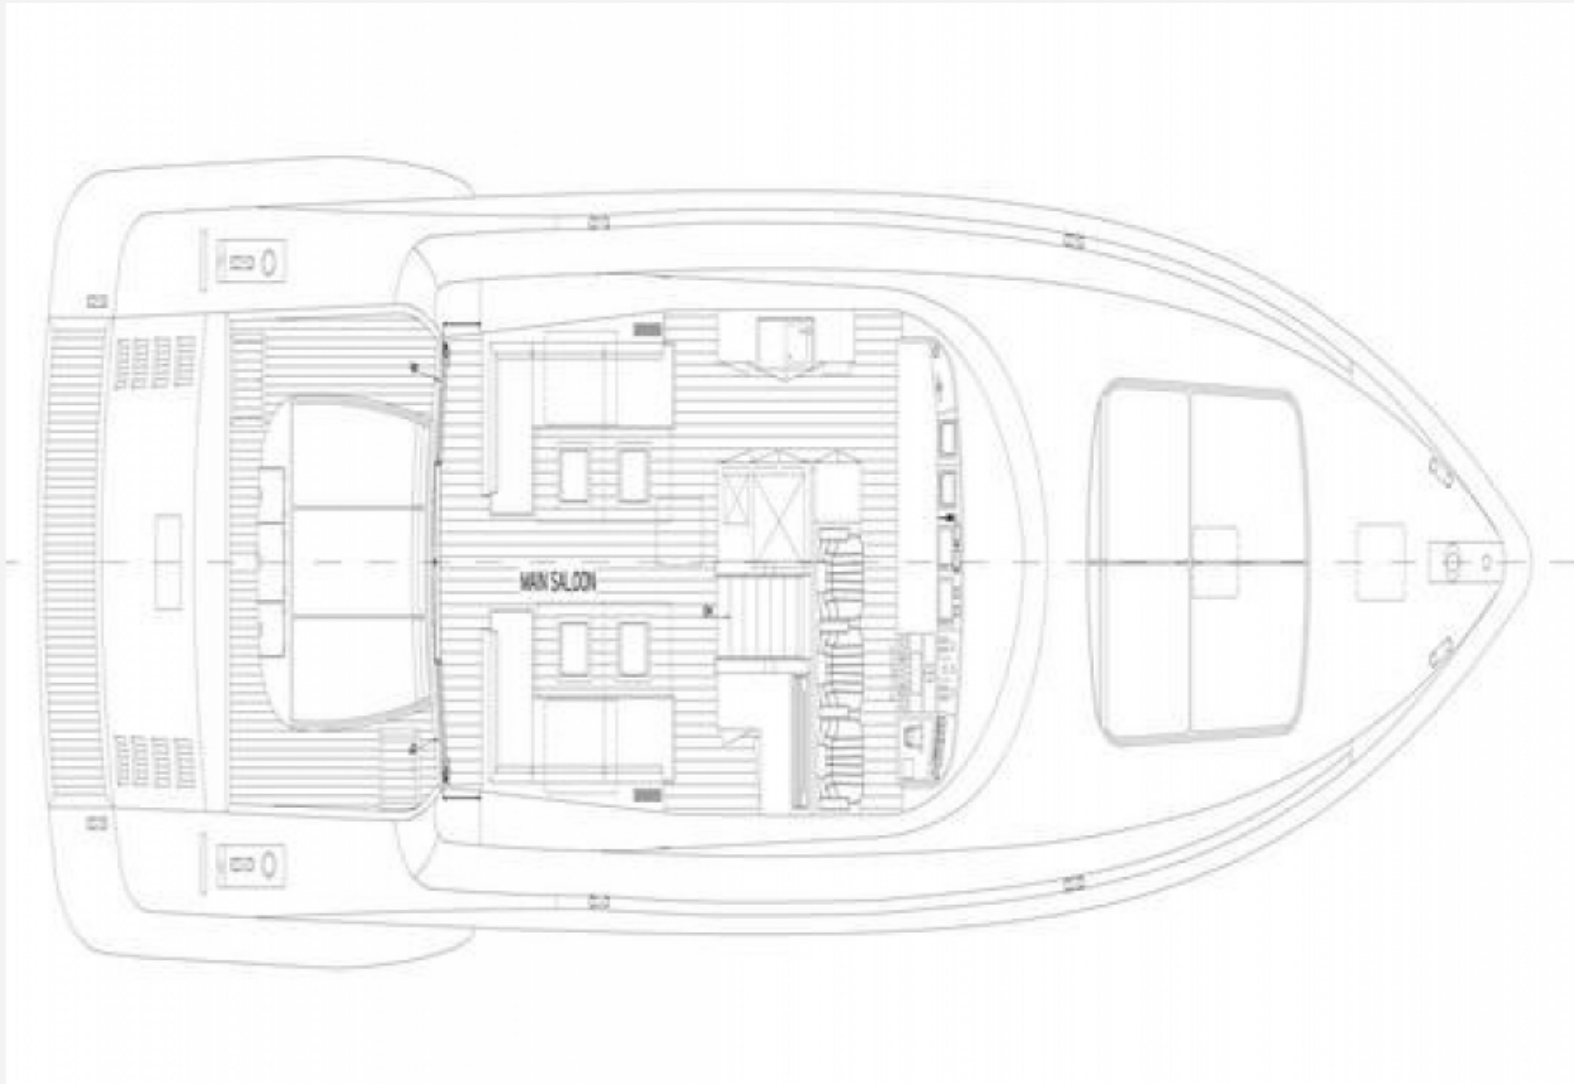

22.23 M / 72'93"

## DIMENSIONS

<b>Length</b>	22.23 M / 72'93"	<b>Beam</b>	5.60 M / 18'37"
<b>Draft</b>	1.60 M / 5'25"		

2

2

22.23 M / 72'93"

22.23 M / 72'93"

22.23 M / 72'93"

22.23 M / 72'93"

22.23 M / 72'93"

22.23 M / 72'93"

22.23 M / 72'93"

22.23 M / 72'93"

22.23 M / 72'93"