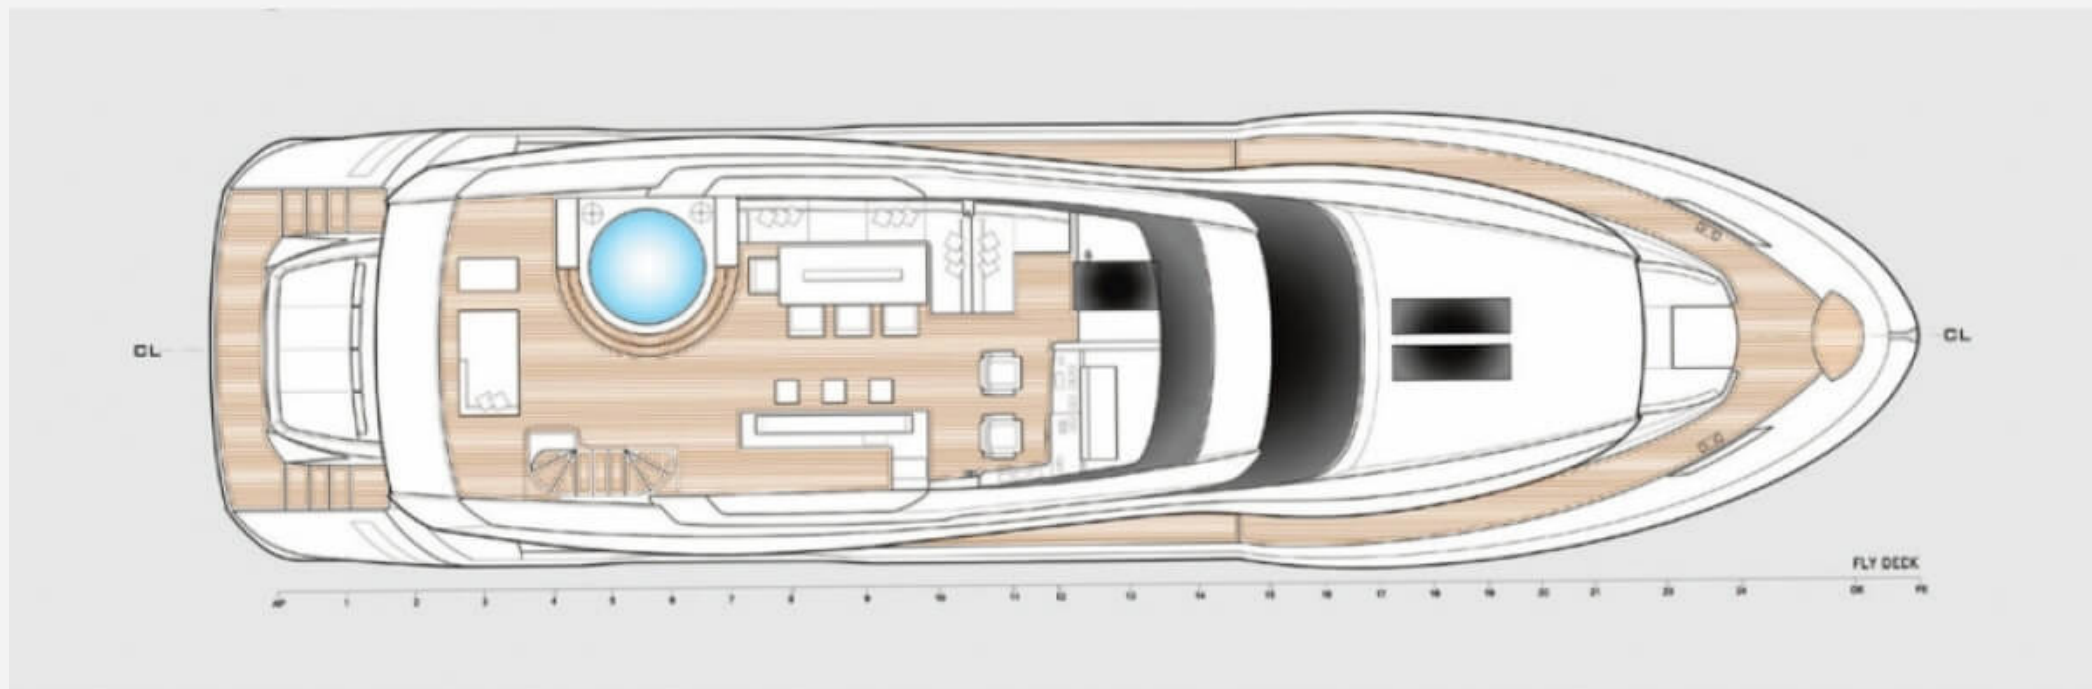

26.30 M / 86'29"

CARACTÉRISTIQUES PRINCIPALES

Builder	Dreamline Yachts
Designer	T4 Design Enrico Gobbi
Built Year	2015
Length	26.30 M / 86'29"
Beam	6.65 M / 21'82"
Draft	1.90 M / 6'23"
Displacement	75.00 tonnes
Lying	Italy
Registry	Angleterre
Tax Status	excl. VAT

BUILDER / DESIGNER

Builder	Dreamline Yachts	Designer	T4 Design Enrico Gobbi
Naval Architect	Arabito Naval architect	Model	DL26

DIMENSIONS

Length	26.30 M / 86'29"	Beam	6.65 M / 21'82"
Draft	1.90 M / 6'23"	Displacement	75.00 tonnes

26.30 M / 86'29"

26.30 M / 86'29"

26.30 M / 86'29"

26.30 M / 86'29"

26.30 M / 86'29"

26.30 M / 86'29"

26.30 M / 86'29"