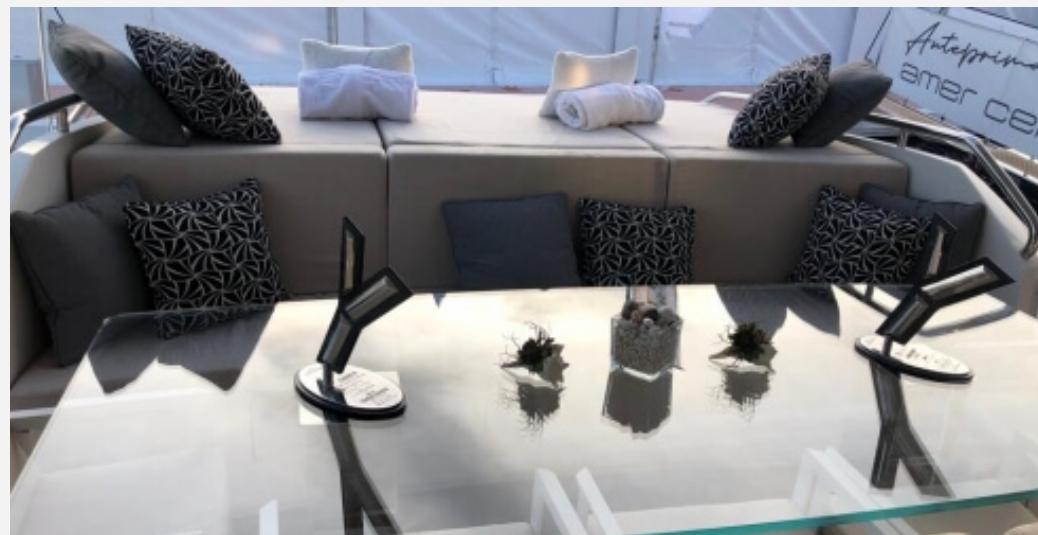

26.30 M / 86'29"