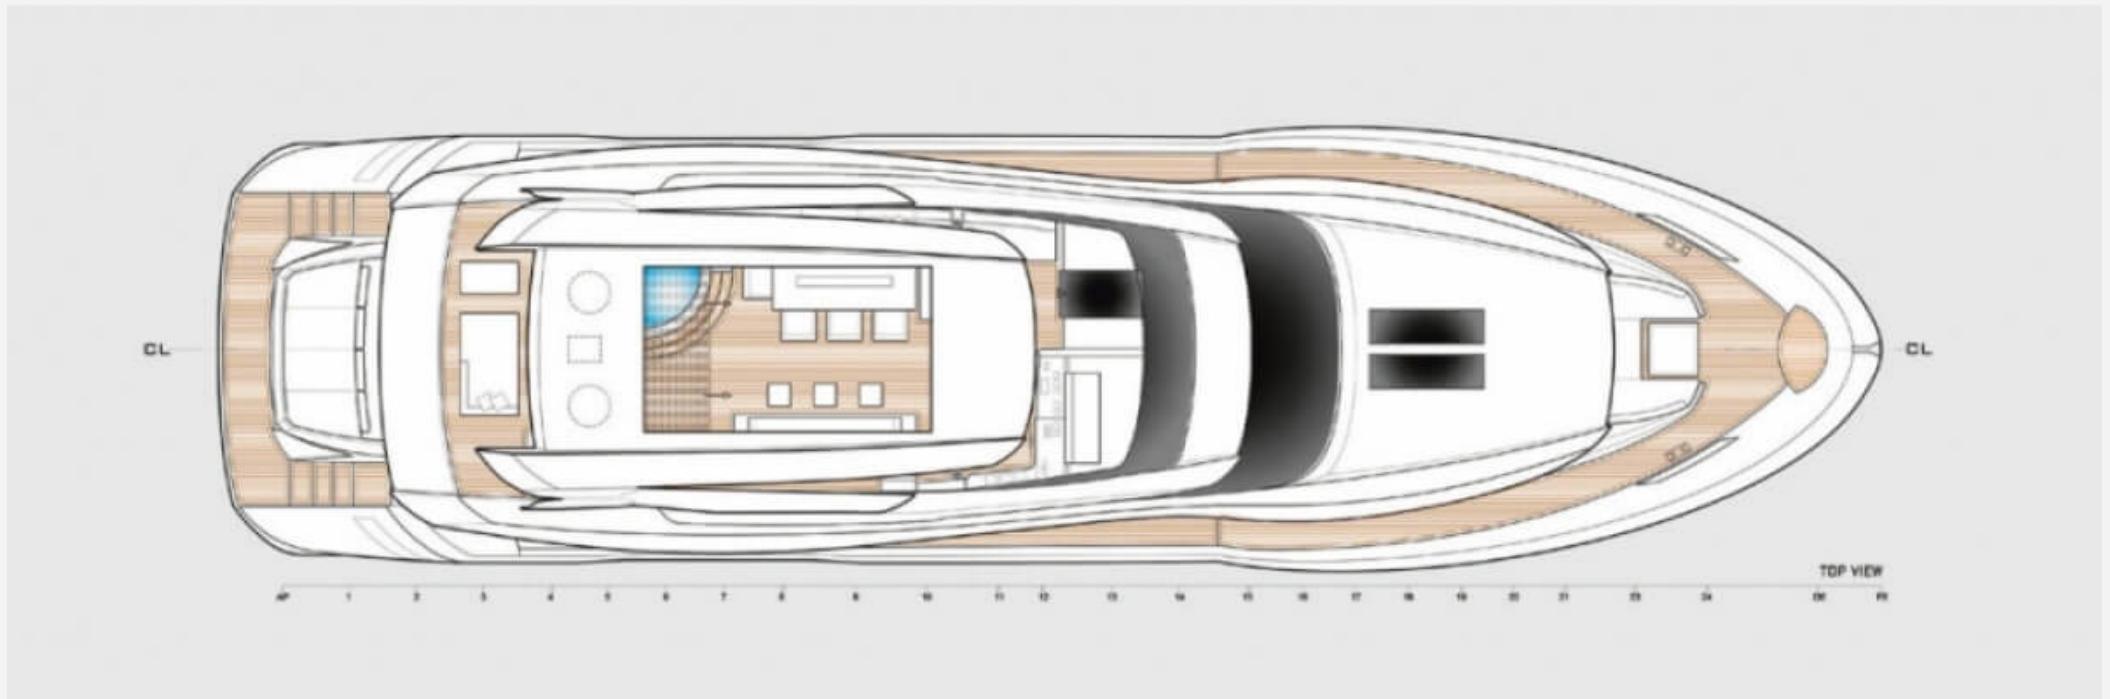

BUILDER / DESIGNER

Builder	Dreamline Yachts	Designer	T4 Design Enrico Gobbi
Naval Architect	Arabito Naval architect	Model	DL26

DIMENSIONS

Length	26.30 M / 86'29"	Beam	6.65 M / 21'82"
Draft	1.90 M / 6'23"	Displacement	75.00 tonnes

26.30 M / 86'29"

26.30 M / 86'29"

26.30 M / 86'29"

26.30 M / 86'29"

26.30 M / 86'29"

26.30 M / 86'29"

26.30 M / 86'29"