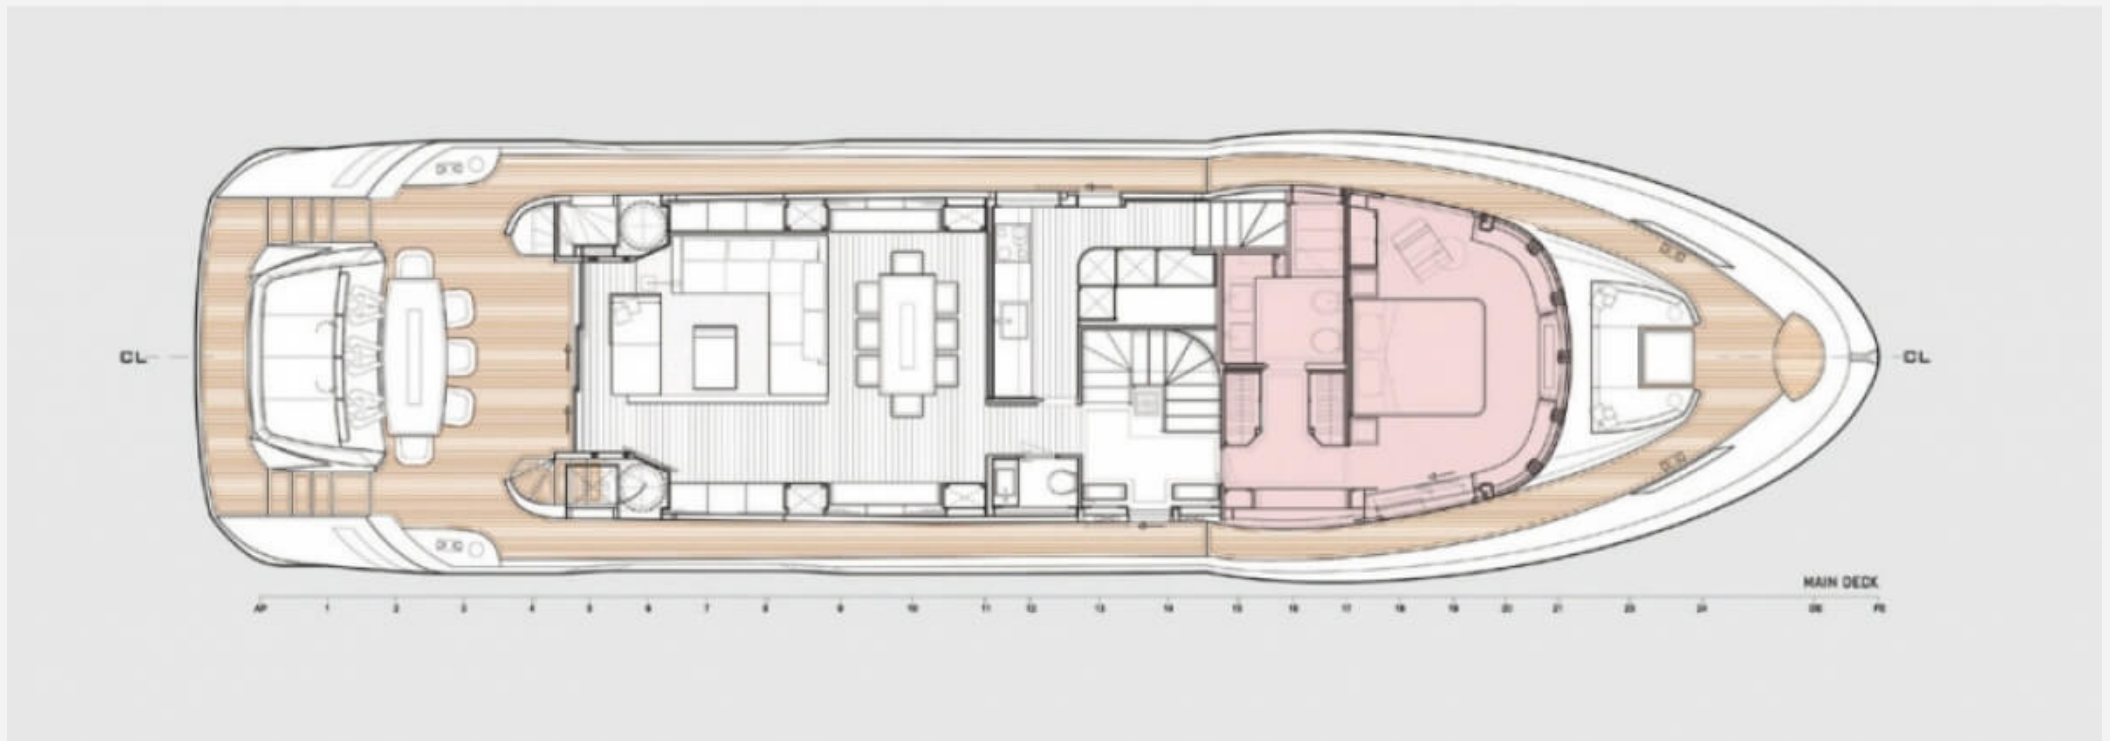

BUILDER / DESIGNER

Builder	Dreamline Yachts	Designer	T4 Design Enrico Gobbi
Naval Architect	Arabito Naval architect	Model	DL26

DIMENSIONS

Length	26.30 M / 86'29"	Beam	6.65 M / 21'82"
Draft	1.90 M / 6'23"	Displacement	75.00 tonnes

26.30 M / 86'29"

26.30 M / 86'29"

26.30 M / 86'29"

26.30 M / 86'29"

26.30 M / 86'29"

26.30 M / 86'29"

26.30 M / 86'29"