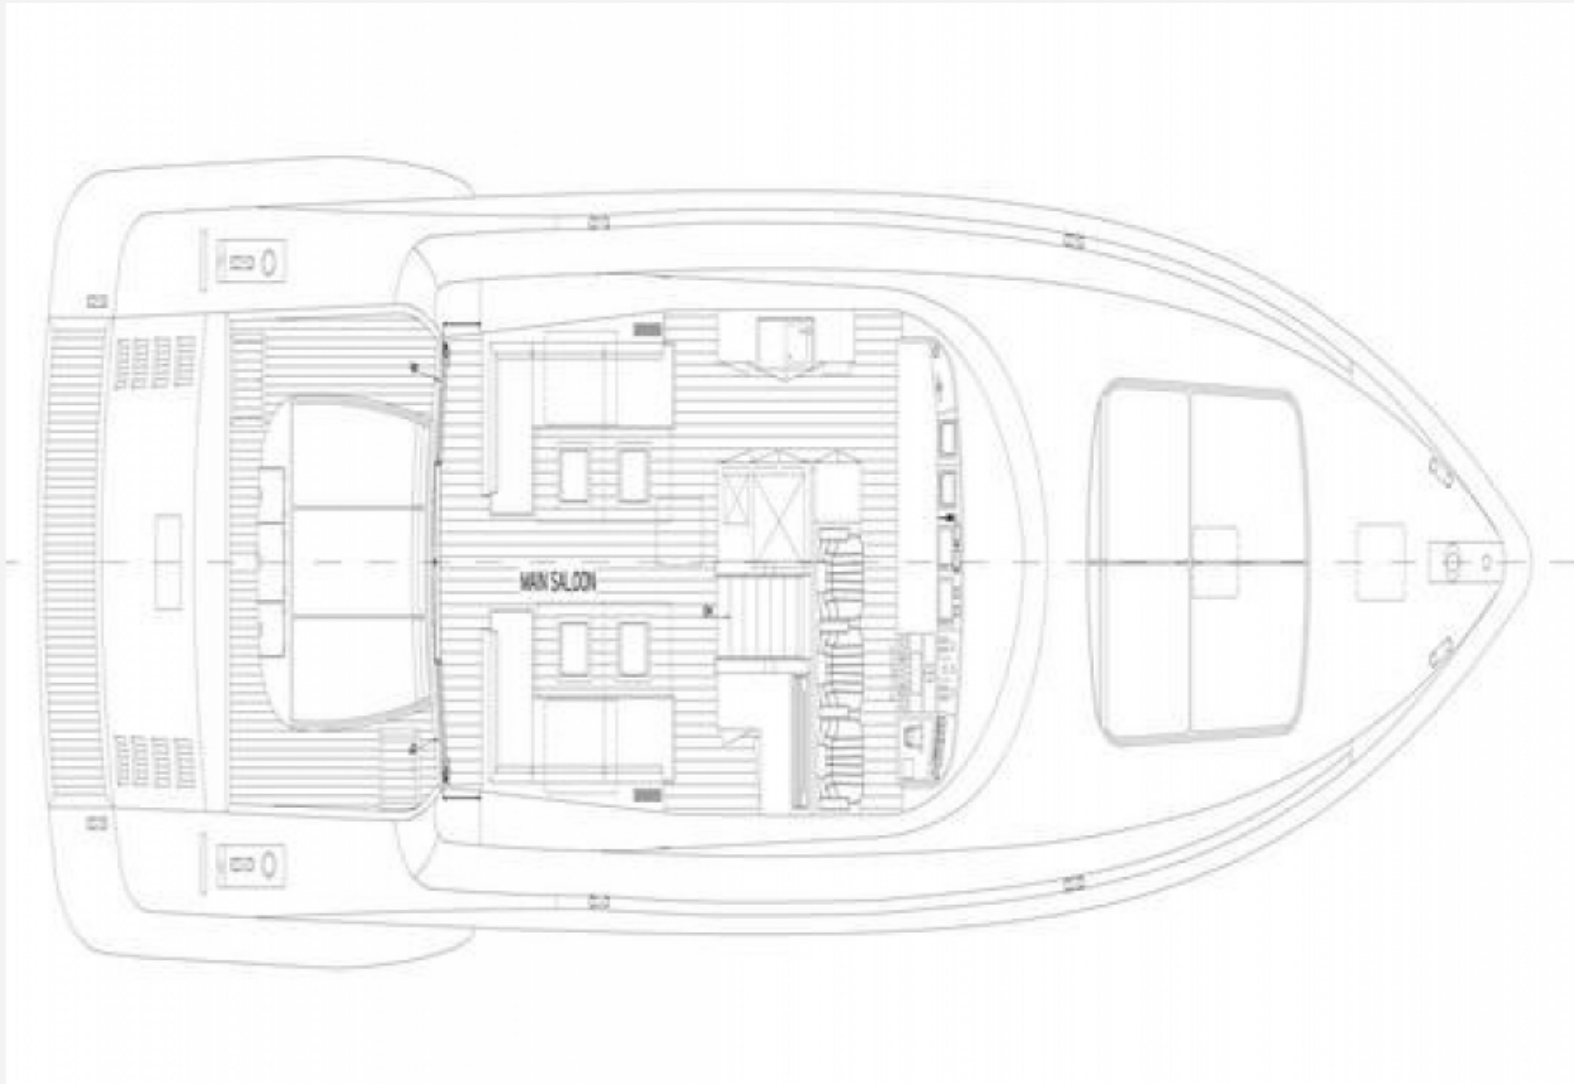

DÉTAILS DU BATEAU

Built Year	2004	Refit Year	2011
Registry	France		

BUILDER / DESIGNER

Model	Mangusta 72
--------------	-------------

DIMENSIONS

Length	22.23 M / 72'93"	Beam	5.60 M / 18'37"
Draft	1.60 M / 5'25"		

2

2

22.23 M / 72'93"

22.23 M / 72'93"

22.23 M / 72'93"

22.23 M / 72'93"

22.23 M / 72'93"

22.23 M / 72'93"

22.23 M / 72'93"

22.23 M / 72'93"

22.23 M / 72'93"